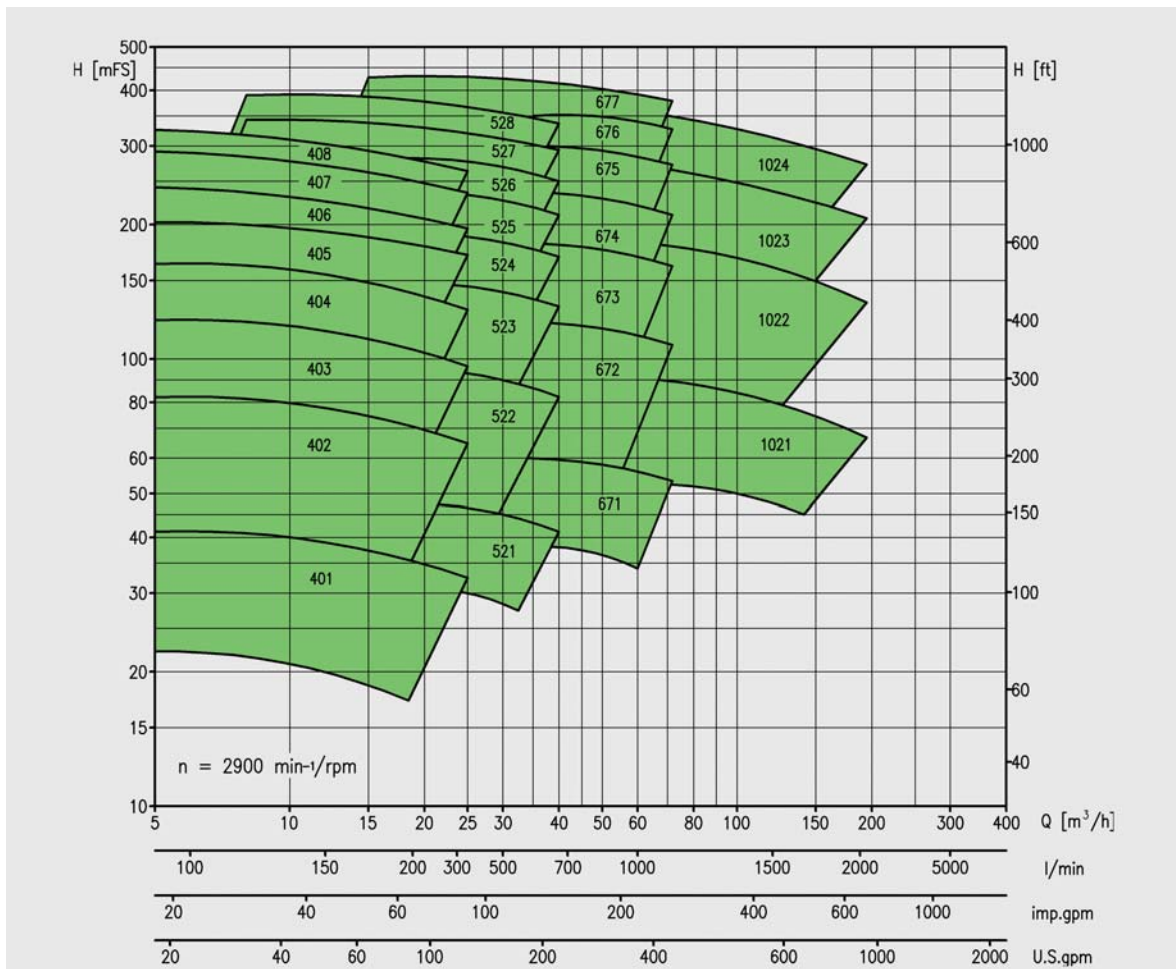

Performance range HZV

Performance curves of the individual pump sizes, also for 1750 / 3500 rpm, with NPSH-values and power consumption, are available on request.