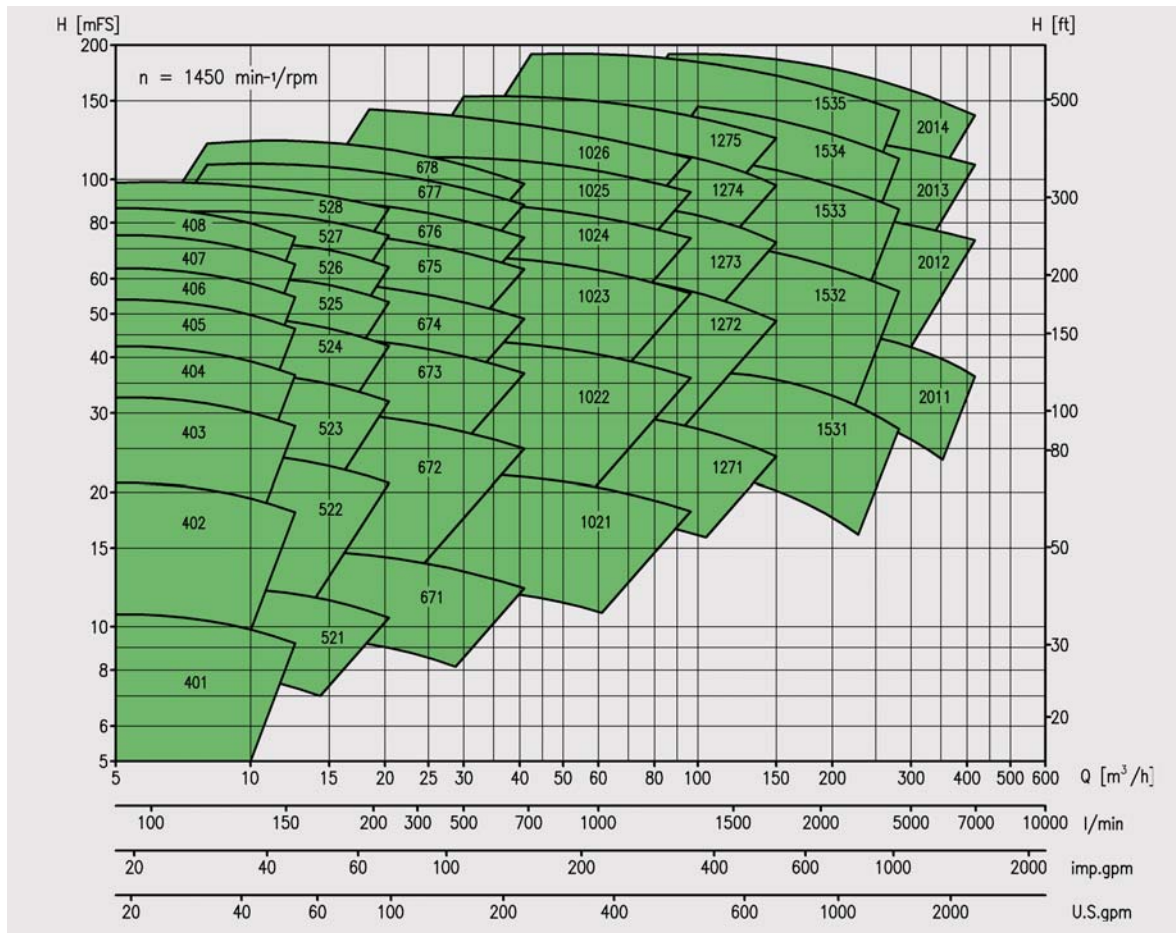

Performance range HZV

Performance curves of the individual pump sizes, also for 1750 / 3500 rpm, with NPSH-values and power consumption, are available on request.